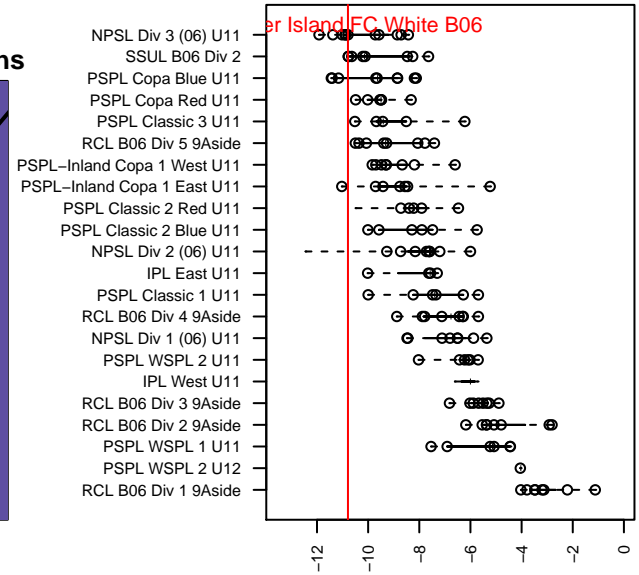

Mercer Island FC White B06

Mercer Island FC
Mercer Island, WA
B06 total strength=211
attack=0.24 defense=0.07
fall league = NPSL Div 3 (06) U11

alt names used:
MIFC B06 White

Venues played:
2016 NPSL Division 3 (06) U11

**attack and defense variance (black dot)
relative to other teams
and top 10 in region**

**attack and defense rating
relative to others at age
and all opponents in last 13 months**

Performance relative to 13 month average